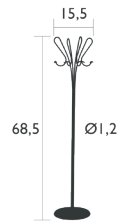

# ACCROCHE COEURS

9690 - COAT STAND  
DESIGN BY PASCAL MOURGUE

NEW

RESIDENTIAL CONTRACT INTENSIVE

6  
IPAC

Cast iron (28.7 lbs) base  
Tubular aluminum pole  
Steel wire hooks  
8 hooks

969021 ● Acapulco blue  
969043 ● Chili  
969082 ● Cactus

9690A5 ● Clay Grey  
9690A7 ● Ice mint

37,5 lb