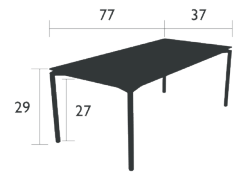

CALVI

8753 - TABLE 55 X 55 IN.
 DESIGN BY ANTOINE LESUR

NEW 10 IPAC

Tubular aluminum frame
 Aluminum table top
 Height-adjustable pads

8740 - TABLE 77 X 37 IN.
 DESIGN BY ANTOINE LESUR

NEW RESIDENTIAL CONTRACT INTENSIVE 10 IPAC

Tubular aluminum frame
 Aluminum table top
 Leg riser provided for rain runoff

8750 - HIGH TABLE 63 X 31 IN.
 DESIGN BY ANTOINE LESUR

NEW RESIDENTIAL CONTRACT INTENSIVE 10 IPAC

Tubular aluminum frame
 Aluminum table top
 Leg riser provided for rain runoff

99 lb

78 lb