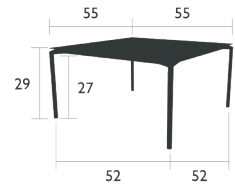

CALVI

8753 - TABLE 55 X 55 IN.
 DESIGN BY ANTOINE LESUR

NEW 10 IPAC

Tubular aluminum frame
 Aluminum table top
 Height-adjustable pads

8740 - TABLE 77 X 37 IN.
 DESIGN BY ANTOINE LESUR

NEW RESIDENTIAL CONTRACT INTENSIVE 10 IPAC

Tubular aluminum frame
 Aluminum table top
 Leg riser provided for rain runoff

8750 - HIGH TABLE 63 X 31 IN.
 DESIGN BY ANTOINE LESUR

NEW RESIDENTIAL CONTRACT INTENSIVE 10 IPAC

Tubular aluminum frame
 Aluminum table top
 Leg riser provided for rain runoff

99 lb

78 lb