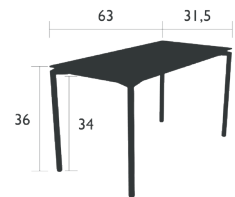

CALVI

8753 - TABLE 55 X 55 IN.
 DESIGN BY ANTOINE LESUR

NEW 10 IPAC

Tubular aluminum frame
 Aluminum table top
 Height-adjustable pads

8740 - TABLE 77 X 37 IN.
 DESIGN BY ANTOINE LESUR

NEW RESIDENTIAL CONTRACT INTENSIVE 10 IPAC

Tubular aluminum frame
 Aluminum table top
 Leg riser provided for rain runoff

8750 - HIGH TABLE 63 X 31 IN.
 DESIGN BY ANTOINE LESUR

NEW RESIDENTIAL CONTRACT INTENSIVE 10 IPAC

Tubular aluminum frame
 Aluminum table top
 Leg riser provided for rain runoff

99 lb

78 lb