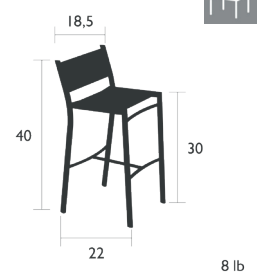

COSTA

7901 - CHAIR

RESIDENTIAL CONTRACT INTENSIVE 10 IPAC 7

Aluminum frame
 Seat and backrest in Batyline® OTF : ISO/DUO or STEREO
 Tearproof, stain-resistant, mold-resistant, and shape-retention
 Stacking : x 10 (Height - stacked : 48 in.)
 See inside cover for available colors

7902 - ARMCHAIR

RESIDENTIAL CONTRACT INTENSIVE 10 IPAC 7

Aluminum frame
 Aluminum armrests
 Seat and backrest in Batyline® OTF : ISO/DUO or STEREO
 Tearproof, stain-resistant, mold-resistant, and shape-retention
 Stacking : x 7 (Height - stacked : 45 in.)
 See inside cover for available colors

7903 - BAR CHAIR

RESIDENTIAL CONTRACT INTENSIVE 10 IPAC 7

Aluminum frame
 Seat and backrest in Batyline® OTF : ISO/DUO or STEREO
 Tearproof, stain-resistant, mold-resistant, and shape-retention
 Special height available for the Contract market only (24 IN.)
 See inside cover for available colors

8143 - TABLE 31.5 X 31.5 IN.

RESIDENTIAL CONTRACT INTENSIVE 9 IPAC x4 24

Aluminum frame
 Aluminum table top

COSTA

8160 - TABLE 63 X 31.5 IN.

Aluminum frame
Aluminum table top

8147 - TABLE WITH EXTENSIONS 63/94.5 X 35.5 IN.