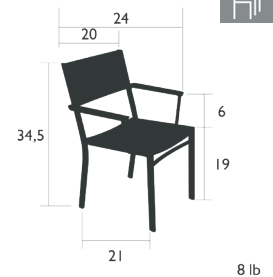

COSTA

7901 - CHAIR

RESIDENTIAL CONTRACT INTENSIVE 10 IPAC 7

Aluminum frame
 Seat and backrest in Batyline® OTF : ISO/DUO or STEREO
 Tearproof, stain-resistant, mold-resistant, and shape-retention
 Stacking : x 10 (Height - stacked : 48 in.)
 See inside cover for available colors

7902 - ARMCHAIR

RESIDENTIAL CONTRACT INTENSIVE 10 IPAC 7

Aluminum frame
 Aluminum armrests
 Seat and backrest in Batyline® OTF : ISO/DUO or STEREO
 Tearproof, stain-resistant, mold-resistant, and shape-retention
 Stacking : x 7 (Height - stacked : 45 in.)
 See inside cover for available colors

7903 - BAR CHAIR

RESIDENTIAL CONTRACT INTENSIVE 10 IPAC 7

Aluminum frame
 Seat and backrest in Batyline® OTF : ISO/DUO or STEREO
 Tearproof, stain-resistant, mold-resistant, and shape-retention
 Special height available for the Contract market only (24 IN.)
 See inside cover for available colors

8143 - TABLE 31.5 X 31.5 IN.

RESIDENTIAL CONTRACT INTENSIVE 9 IPAC x4 24

Aluminum frame
 Aluminum table top

COSTA

8160 - TABLE 63 X 31.5 IN.

Aluminum frame
Aluminum table top

8147 - TABLE WITH EXTENSIONS 63/94.5 X 35.5 IN.