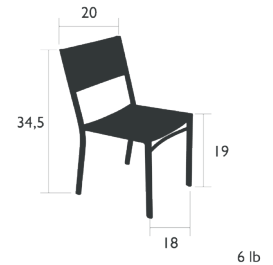

COSTA

7901 - CHAIR

RESIDENTIAL CONTRACT INTENSIVE 10 IPAC 7

Aluminum frame
 Seat and backrest in Batyline® OTF : ISO/DUO or STEREO
 Tearproof, stain-resistant, mold-resistant, and shape-retention
 Stacking : x 10 (Height - stacked : 48 in.)
 See inside cover for available colors

7902 - ARMCHAIR

RESIDENTIAL CONTRACT INTENSIVE 10 IPAC 7

Aluminum frame
 Aluminum armrests
 Seat and backrest in Batyline® OTF : ISO/DUO or STEREO
 Tearproof, stain-resistant, mold-resistant, and shape-retention
 Stacking : x 7 (Height - stacked : 45 in.)
 See inside cover for available colors

7903 - BAR CHAIR

RESIDENTIAL CONTRACT INTENSIVE 10 IPAC 7

Aluminum frame
 Seat and backrest in Batyline® OTF : ISO/DUO or STEREO
 Tearproof, stain-resistant, mold-resistant, and shape-retention
 Special height available for the Contract market only (24 IN.)
 See inside cover for available colors

8143 - TABLE 31.5 X 31.5 IN.

RESIDENTIAL CONTRACT INTENSIVE 9 IPAC x4 24

Aluminum frame
 Aluminum table top

COSTA

8160 - TABLE 63 X 31.5 IN.

Aluminum frame
Aluminum table top

8147 - TABLE WITH EXTENSIONS 63/94.5 X 35.5 IN.