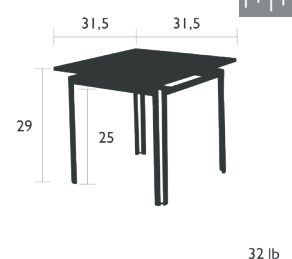

7902 - ARMCHAIR

RESIDENTIAL CONTRACT INTENSIVE 10 IPAC 7

Aluminum frame
 Aluminum armrests
 Seat and backrest in Batyline® OTF : ISO/DUO or STEREO
 Tearproof, stain-resistant, mold-resistant, and shape-retention
 Stacking : x 7 (Height - stacked : 45 in.)
 See inside cover for available colors

7903 - BAR CHAIR

RESIDENTIAL CONTRACT INTENSIVE 10 IPAC 7

Aluminum frame
 Seat and backrest in Batyline® OTF : ISO/DUO or STEREO
 Tearproof, stain-resistant, mold-resistant, and shape-retention
 Special height available for the Contract market only (24 IN.)
 See inside cover for available colors

8143 - TABLE 31.5 X 31.5 IN.

RESIDENTIAL CONTRACT INTENSIVE 9 IPAC x4 24

Aluminum frame
 Aluminum table top

COSTA

8160 - TABLE 63 X 31.5 IN.

Aluminum frame
Aluminum table top

8147 - TABLE WITH EXTENSIONS 63/94.5 X 35.5 IN.