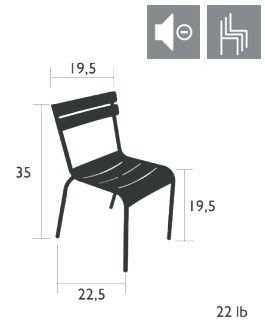

LUXEMBOURG STEEL ®

4121 - STEEL CHAIR
DESIGN BY FRÉDÉRIC SOFIA

Steel tube frame
Curved steel slats seat
Curved steel slats backrest
Silence pads
Stacking : x 8 (Height - stacked : 46,5 in.)
Compatible with :
SKIN OUTDOOR CUSHION 17.5 X 16 IN. - BASICS
OUTDOOR CUSHION 15 X 16 IN. - BASICS
OUTDOOR CUSHION 16 X 15 IN. - COLOR MIX

4122 - STEEL ARMCHAIR
DESIGN BY FRÉDÉRIC SOFIA

Steel tube frame
Curved steel slats seat
Curved steel slats backrest
Steel slats armrests
Silence pads
Stacking : x 4 (Height - stacked : 39,5 in.)
Compatible with :
OUTDOOR CUSHION 15 X 16 IN. - BASICS
SKIN OUTDOOR CUSHION 17.5 X 16 IN. - BASICS
OUTDOOR CUSHION 16 X 15 IN. - COLOR MIX

4124 - STEEL LOW ARMCHAIR
DESIGN BY FRÉDÉRIC SOFIA

Steel tube frame
Curved steel slats seat
Curved steel slats backrest
Steel slats armrests
Silence pads
Stacking : x 4 (Height - stacked : 35,5 in.)
Compatible with :
OUTDOOR CUSHION 38 X 18.5 IN. - BASICS
LOW ARMCHAIR HEADREST - LUXEMBOURG

4151 - MINIATURE CHAIR (SCALE 1/6)
DESIGN BY FRÉDÉRIC SOFIA

All steel

415165 ● Willow Green

415101 ○ Cotton White

0.5 lb