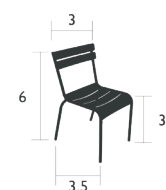

LUXEMBOURG STEEL ®

4121 - STEEL CHAIR
DESIGN BY FRÉDÉRIC SOFIA

Steel tube frame
Curved steel slats seat
Curved steel slats backrest
Silence pads
Stacking : x 8 (Height - stacked : 46,5 in.)
Compatible with :
SKIN OUTDOOR CUSHION 17.5 X 16 IN. - BASICS
OUTDOOR CUSHION 15 X 16 IN. - BASICS
OUTDOOR CUSHION 16 X 15 IN. - COLOR MIX

4122 - STEEL ARMCHAIR
DESIGN BY FRÉDÉRIC SOFIA

Steel tube frame
Curved steel slats seat
Curved steel slats backrest
Steel slats armrests
Silence pads
Stacking : x 4 (Height - stacked : 39,5 in.)
Compatible with :
OUTDOOR CUSHION 15 X 16 IN. - BASICS
SKIN OUTDOOR CUSHION 17.5 X 16 IN. - BASICS
OUTDOOR CUSHION 16 X 15 IN. - COLOR MIX

4124 - STEEL LOW ARMCHAIR
DESIGN BY FRÉDÉRIC SOFIA

Steel tube frame
Curved steel slats seat
Curved steel slats backrest
Steel slats armrests
Silence pads
Stacking : x 4 (Height - stacked : 35,5 in.)
Compatible with :
OUTDOOR CUSHION 38 X 18.5 IN. - BASICS
LOW ARMCHAIR HEADREST - LUXEMBOURG

4151 - MINIATURE CHAIR (SCALE 1/6)
DESIGN BY FRÉDÉRIC SOFIA

All steel

415165 ● Willow Green

415101 ○ Cotton White

0.5 lb