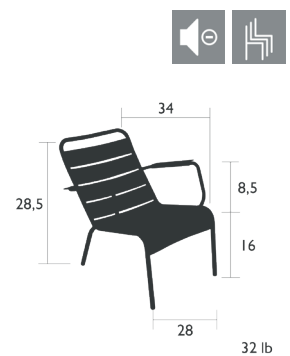

LUXEMBOURG STEEL ®

4121 - STEEL CHAIR
DESIGN BY FRÉDÉRIC SOFIA

Steel tube frame
Curved steel slats seat
Curved steel slats backrest
Silence pads
Stacking : x 8 (Height - stacked : 46,5 in.)
Compatible with :
SKIN OUTDOOR CUSHION 17.5 X 16 IN. - BASICS
OUTDOOR CUSHION 15 X 16 IN. - BASICS
OUTDOOR CUSHION 16 X 15 IN. - COLOR MIX

4122 - STEEL ARMCHAIR
DESIGN BY FRÉDÉRIC SOFIA

Steel tube frame
Curved steel slats seat
Curved steel slats backrest
Steel slats armrests
Silence pads
Stacking : x 4 (Height - stacked : 39,5 in.)
Compatible with :
OUTDOOR CUSHION 15 X 16 IN. - BASICS
SKIN OUTDOOR CUSHION 17.5 X 16 IN. - BASICS
OUTDOOR CUSHION 16 X 15 IN. - COLOR MIX

4124 - STEEL LOW ARMCHAIR
DESIGN BY FRÉDÉRIC SOFIA

Steel tube frame
Curved steel slats seat
Curved steel slats backrest
Steel slats armrests
Silence pads
Stacking : x 4 (Height - stacked : 35,5 in.)
Compatible with :
OUTDOOR CUSHION 38 X 18.5 IN. - BASICS
LOW ARMCHAIR HEADREST - LUXEMBOURG

4151 - MINIATURE CHAIR (SCALE 1/6)
DESIGN BY FRÉDÉRIC SOFIA

All steel

415165 ● Willow Green

415101 ○ Cotton White

0.5 lb