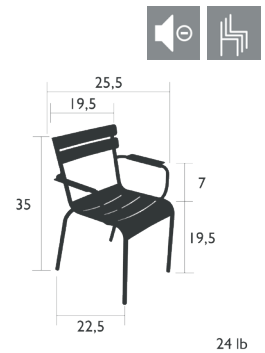

LUXEMBOURG STEEL ®

4121 - STEEL CHAIR
DESIGN BY FRÉDÉRIC SOFIA

Steel tube frame
Curved steel slats seat
Curved steel slats backrest
Silence pads
Stacking : x 8 (Height - stacked : 46,5 in.)
Compatible with :
SKIN OUTDOOR CUSHION 17.5 X 16 IN. - BASICS
OUTDOOR CUSHION 15 X 16 IN. - BASICS
OUTDOOR CUSHION 16 X 15 IN. - COLOR MIX

4122 - STEEL ARMCHAIR
DESIGN BY FRÉDÉRIC SOFIA

Steel tube frame
Curved steel slats seat
Curved steel slats backrest
Steel slats armrests
Silence pads
Stacking : x 4 (Height - stacked : 39,5 in.)
Compatible with :
OUTDOOR CUSHION 15 X 16 IN. - BASICS
SKIN OUTDOOR CUSHION 17.5 X 16 IN. - BASICS
OUTDOOR CUSHION 16 X 15 IN. - COLOR MIX

4124 - STEEL LOW ARMCHAIR
DESIGN BY FRÉDÉRIC SOFIA

Steel tube frame
Curved steel slats seat
Curved steel slats backrest
Steel slats armrests
Silence pads
Stacking : x 4 (Height - stacked : 35,5 in.)
Compatible with :
OUTDOOR CUSHION 38 X 18.5 IN. - BASICS
LOW ARMCHAIR HEADREST - LUXEMBOURG

4151 - MINIATURE CHAIR (SCALE 1/6)
DESIGN BY FRÉDÉRIC SOFIA

All steel

415165 ● Willow Green

415101 ○ Cotton White

0.5 lb