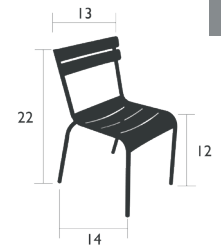

LUXEMBOURG KID

4106 - CHAIR

RESIDENTIAL CONTRACT INTENSIVE 9 IPAC 24

Tubular aluminum frame
 Curved aluminum slats seat
 Curved aluminum slats backrest
 Suitable for children aged 3-6 years (complies with European standards)
Stacking : x 3 (Height - stacked : 24 in.)

2 lb

4109 - BENCH

RESIDENTIAL CONTRACT INTENSIVE 9 IPAC 24

Tubular aluminum frame
 Curved aluminum slats seat
 Curved aluminum slats backrest
 Suitable for children aged 3-6 years (complies with European standards)
Stacking : x 3 (Height - stacked : 24 in.)

6 lb

4170 - TABLE 22.5 X 22.5 IN.

RESIDENTIAL CONTRACT INTENSIVE 8 IPAC 24

Steel sheet table top
 Steel tube base
 Aluminum frame beneath table top
 Silence pads

15 lb

4171 - TABLE 30 X 22 IN.

RESIDENTIAL CONTRACT INTENSIVE 8 IPAC 24

Steel sheet table top
 Steel tube base
 Aluminum frame beneath table top
 Silence pads
Product enhancement :
 No rim, reduces corrosion risk

19 lb