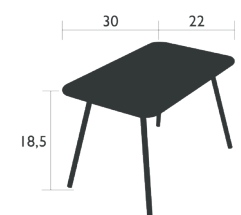

LUXEMBOURG KID

4106 - CHAIR

RESIDENTIAL CONTRACT INTENSIVE 9 IPAC 24

Tubular aluminum frame
 Curved aluminum slats seat
 Curved aluminum slats backrest
 Suitable for children aged 3-6 years (complies with European standards)
Stacking : x 3 (Height - stacked : 24 in.)

2 lb

4109 - BENCH

RESIDENTIAL CONTRACT INTENSIVE 9 IPAC 24

Tubular aluminum frame
 Curved aluminum slats seat
 Curved aluminum slats backrest
 Suitable for children aged 3-6 years (complies with European standards)
Stacking : x 3 (Height - stacked : 24 in.)

6 lb

4170 - TABLE 22.5 X 22.5 IN.

RESIDENTIAL CONTRACT INTENSIVE 8 IPAC 24

Steel sheet table top
 Steel tube base
 Aluminum frame beneath table top
 Silence pads

15 lb

4171 - TABLE 30 X 22 IN.

RESIDENTIAL CONTRACT INTENSIVE 8 IPAC 24

Steel sheet table top
 Steel tube base
 Aluminum frame beneath table top
 Silence pads
Product enhancement :
 No rim, reduces corrosion risk

19 lb