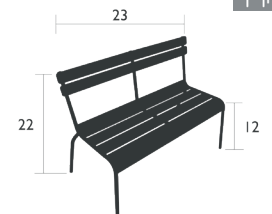

LUXEMBOURG KID

4106 - CHAIR

RESIDENTIAL CONTRACT INTENSIVE 9 IPAC 24

Tubular aluminum frame
 Curved aluminum slats seat
 Curved aluminum slats backrest
 Suitable for children aged 3-6 years (complies with European standards)
Stacking : x 3 (Height - stacked : 24 in.)

2 lb

4109 - BENCH

RESIDENTIAL CONTRACT INTENSIVE 9 IPAC 24

Tubular aluminum frame
 Curved aluminum slats seat
 Curved aluminum slats backrest
 Suitable for children aged 3-6 years (complies with European standards)
Stacking : x 3 (Height - stacked : 24 in.)

6 lb

4170 - TABLE 22.5 X 22.5 IN.

RESIDENTIAL CONTRACT INTENSIVE 8 IPAC 24

Steel sheet table top
 Steel tube base
 Aluminum frame beneath table top
 Silence pads

15 lb

4171 - TABLE 30 X 22 IN.

RESIDENTIAL CONTRACT INTENSIVE 8 IPAC 24

Steel sheet table top
 Steel tube base
 Aluminum frame beneath table top
 Silence pads
Product enhancement :
 No rim, reduces corrosion risk

19 lb