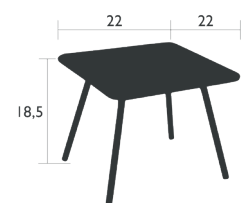

LUXEMBOURG KID

4106 - CHAIR

RESIDENTIAL CONTRACT INTENSIVE 9 IPAC 24

Tubular aluminum frame
 Curved aluminum slats seat
 Curved aluminum slats backrest
 Suitable for children aged 3-6 years (complies with European standards)
Stacking : x 3 (Height - stacked : 24 in.)

2 lb

4109 - BENCH

RESIDENTIAL CONTRACT INTENSIVE 9 IPAC 24

Tubular aluminum frame
 Curved aluminum slats seat
 Curved aluminum slats backrest
 Suitable for children aged 3-6 years (complies with European standards)
Stacking : x 3 (Height - stacked : 24 in.)

6 lb

4170 - TABLE 22.5 X 22.5 IN.

RESIDENTIAL CONTRACT INTENSIVE 8 IPAC 24

Steel sheet table top
 Steel tube base
 Aluminum frame beneath table top
 Silence pads

15 lb

4171 - TABLE 30 X 22 IN.

RESIDENTIAL CONTRACT INTENSIVE 8 IPAC 24

Steel sheet table top
 Steel tube base
 Aluminum frame beneath table top
 Silence pads
Product enhancement :
 No rim, reduces corrosion risk

19 lb