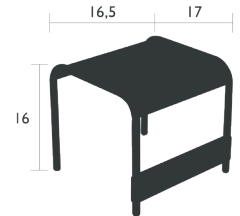

4105 - DUO LOW ARMCHAIR
DESIGN BY FRÉDÉRIC SOFIA

RESIDENTIAL CONTRACT INTENSIVE 9 IPAC x2 24

Tubular aluminum frame
Curved aluminum slats seat
Curved aluminum slats backrest
Aluminum slats armrests
Silence pads
Stacking : x 4 (Height - stacked : 33,5 in.)

LUXEMBOURG

LOUNGE

4160 - SMALL LOW TABLE/FOOTREST
DESIGN BY FRÉDÉRIC SOFIA

RESIDENTIAL CONTRACT INTENSIVE 9 IPAC 24

Tubular aluminum frame
Aluminum slats table top
Silence pads

7 lb

4161 - LARGE LOW TABLE/BENCH
DESIGN BY FRÉDÉRIC SOFIA

RESIDENTIAL CONTRACT INTENSIVE 9 IPAC 24

Tubular aluminum frame
Aluminum slats table top
Silence pads

11 lb

4168 - LOW TABLE WITH CASTERS
DESIGN BY FRÉDÉRIC SOFIA

NEW RESIDENTIAL CONTRACT INTENSIVE 9 IPAC 24