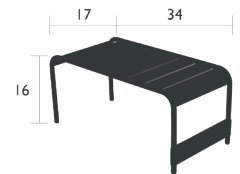

4105 - DUO LOW ARMCHAIR
DESIGN BY FRÉDÉRIC SOFIA

RESIDENTIAL CONTRACT INTENSIVE 9 IPAC x2 24

Tubular aluminum frame
Curved aluminum slats seat
Curved aluminum slats backrest
Aluminum slats armrests
Silence pads
Stacking : x 4 (Height - stacked : 33,5 in.)

LUXEMBOURG

LOUNGE

4160 - SMALL LOW TABLE/FOOTREST
DESIGN BY FRÉDÉRIC SOFIA

RESIDENTIAL CONTRACT INTENSIVE 9 IPAC 24

Tubular aluminum frame
Aluminum slats table top
Silence pads

7 lb

4161 - LARGE LOW TABLE/BENCH
DESIGN BY FRÉDÉRIC SOFIA

RESIDENTIAL CONTRACT INTENSIVE 9 IPAC 24

Tubular aluminum frame
Aluminum slats table top
Silence pads

11 lb

4168 - LOW TABLE WITH CASTERS
DESIGN BY FRÉDÉRIC SOFIA

NEW RESIDENTIAL CONTRACT INTENSIVE 9 IPAC 24