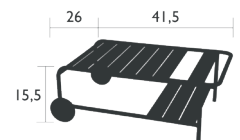

LUXEMBOURG

LOUNGE

4160 - SMALL LOW TABLE/FOOTREST
DESIGN BY FRÉDÉRIC SOFIA

RESIDENTIAL CONTRACT INTENSIVE 9 IPAC 24

Tubular aluminum frame
Aluminum slats table top
Silence pads

7 lb

4161 - LARGE LOW TABLE/BENCH
DESIGN BY FRÉDÉRIC SOFIA

RESIDENTIAL CONTRACT INTENSIVE 9 IPAC 24

Tubular aluminum frame
Aluminum slats table top
Silence pads

11 lb

4168 - LOW TABLE WITH CASTERS
DESIGN BY FRÉDÉRIC SOFIA

NEW RESIDENTIAL CONTRACT INTENSIVE 9 IPAC 24

Aluminum frame
Aluminum slats table top
Wheels : flexible PVC tread
Painted aluminium wheel bodies
Silence pads

23 lb