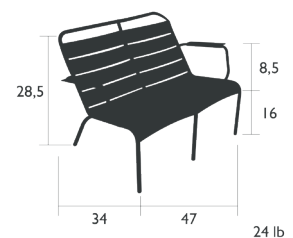

Tubular aluminum frame
Curved aluminum slats seat
Curved aluminum slats backrest
Aluminum slats armrests
Silence pads
Stacking : x 6 (Height - stacked : 40 in.)
Compatible with :
OUTDOOR CUSHION 38 X 18.5 IN. - BASICS

LUXEMBOURG

LOUNGE

4104 - LOW ARMCHAIR
DESIGN BY FRÉDÉRIC SOFIA

RESIDENTIAL CONTRACT INTENSIVE 9 IPAC 24

Tubular aluminum frame
Curved aluminum slats seat
Curved aluminum slats backrest
Aluminum slats armrests
Silence pads
Stacking : x 6 (Height - stacked : 40 in.)
Compatible with :
OUTDOOR CUSHION 38 X 18.5 IN. - BASICS
LOW ARMCHAIR HEADREST - LUXEMBOURG

4165 - LOW ARMCHAIR HEADREST
DESIGN BY FRÉDÉRIC SOFIA

RESIDENTIAL CONTRACT INTENSIVE 11

Tubular aluminum frame
Outdoor fabric Batyline® ISO / DUO or Batyline® STEREO :
tearproof, stain-resistant, mold-resistant, and shape-retention
See inside cover for available colors
Compatible with :
LOW ARMCHAIR - LUXEMBOURG
STEEL LOW ARMCHAIR - LUXEMBOURG

4105 - DUO LOW ARMCHAIR
DESIGN BY FRÉDÉRIC SOFIA

RESIDENTIAL CONTRACT INTENSIVE 9 IPAC x2 24

Tubular aluminum frame
Curved aluminum slats seat
Curved aluminum slats backrest
Aluminum slats armrests
Silence pads
Stacking : x 4 (Height - stacked : 33,5 in.)