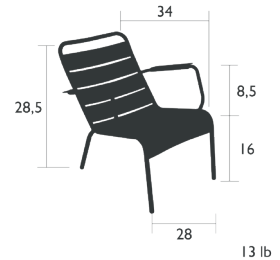

4102 - ARMCHAIR

DESIGN BY FRÉDÉRIC SOFIA

RESIDENTIAL CONTRACT INTENSIVE

9 IPAC

Tubular aluminum frame
 Curved aluminum slats seat
 Curved aluminum slats backrest
 Aluminum slats armrests
 Silence pads
 Stacking : x 8 (Height - stacked : 46 in.)
 Compatible with :
 SKIN OUTDOOR CUSHION 17.5 X 16 IN. - BASICS
 OUTDOOR CUSHION 15 X 16 IN. - BASICS
 OUTDOOR CUSHION 16 X 15 IN. - COLOR MIX

Tubular aluminum frame
Curved aluminum slats seat
Curved steel slats backrest
Silence pads
Stacking : x 6 (Height - stacked : 40 in.)
Compatible with :
OUTDOOR CUSHION 38 X 18.5 IN. - BASICS

4212 - LOUNGE ARMCHAIR
DESIGN BY FRÉDÉRIC SOFIA

Tubular aluminum frame
Curved aluminum slats seat
Curved aluminum slats backrest
Aluminum slats armrests
Silence pads
Stacking : x 6 (Height - stacked : 40 in.)
Compatible with :
OUTDOOR CUSHION 38 X 18.5 IN. - BASICS

LUXEMBOURG

LOUNGE

4104 - LOW ARMCHAIR
DESIGN BY FRÉDÉRIC SOFIA

RESIDENTIAL CONTRACT INTENSIVE 9 IPAC 24

Tubular aluminum frame
Curved aluminum slats seat
Curved aluminum slats backrest
Aluminum slats armrests
Silence pads
Stacking : x 6 (Height - stacked : 40 in.)
Compatible with :
OUTDOOR CUSHION 38 X 18.5 IN. - BASICS
LOW ARMCHAIR HEADREST - LUXEMBOURG