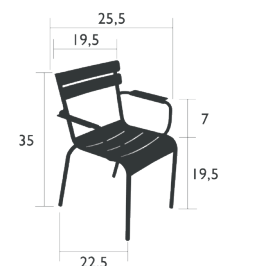

LUXEMBOURG

DINING

4111 - STOOL

DESIGN BY FRÉDÉRIC SOFIA

RESIDENTIAL CONTRACT INTENSIVE

9 IPAC

Tubular aluminum frame
 Curved aluminum slats seat
 Silence pads
 Stacking : x 10 (Height - stacked : 36 in.)
 Compatible with :
 OUTDOOR CUSHION 16 X 15 IN. - COLOR MIX

4101 - CHAIR

DESIGN BY FRÉDÉRIC SOFIA

RESIDENTIAL CONTRACT INTENSIVE

9 IPAC

Tubular aluminum frame
 Curved aluminum slats seat
 Curved aluminum slats backrest
 Silence pads
 Stacking : x 10 (Height - stacked : 49 in.)
 Compatible with :
 SKIN OUTDOOR CUSHION 17.5 X 16 IN. - BASICS
 OUTDOOR CUSHION 15 X 16 IN. - BASICS
 OUTDOOR CUSHION 16 X 15 IN. - COLOR MIX

4102 - ARMCHAIR

DESIGN BY FRÉDÉRIC SOFIA

RESIDENTIAL CONTRACT INTENSIVE

9 IPAC

Tubular aluminum frame
 Curved aluminum slats seat
 Curved aluminum slats backrest
 Aluminum slats armrests
 Silence pads
 Stacking : x 8 (Height - stacked : 46 in.)
 Compatible with :
 SKIN OUTDOOR CUSHION 17.5 X 16 IN. - BASICS
 OUTDOOR CUSHION 15 X 16 IN. - BASICS
 OUTDOOR CUSHION 16 X 15 IN. - COLOR MIX

Tubular aluminum frame
Curved aluminum slats seat
Curved steel slats backrest
Silence pads
Stacking : x 6 (Height - stacked : 40 in.)
Compatible with :
OUTDOOR CUSHION 38 X 18.5 IN. - BASICS

4212 - LOUNGE ARMCHAIR
DESIGN BY FRÉDÉRIC SOFIA