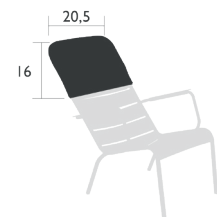

Tubular aluminum frame
Outdoor fabric Batyline® ISO / DUO or Batyline® STEREO :
tearproof, stain-resistant, mold-resistant, and shape-retention
See inside cover for available colors
Compatible with :
LOW ARMCHAIR - LUXEMBOURG
STEEL LOW ARMCHAIR - LUXEMBOURG