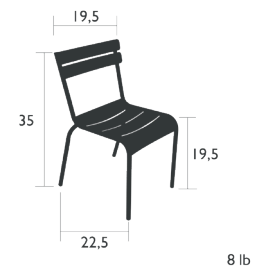

LUXEMBOURG

DINING

4111 - STOOL

DESIGN BY FRÉDÉRIC SOFIA

RESIDENTIAL CONTRACT INTENSIVE

9 IPAC

Tubular aluminum frame
 Curved aluminum slats seat
 Silence pads
 Stacking : x 10 (Height - stacked : 36 in.)
 Compatible with :
 OUTDOOR CUSHION 16 X 15 IN. - COLOR MIX

4101 - CHAIR

DESIGN BY FRÉDÉRIC SOFIA

RESIDENTIAL CONTRACT INTENSIVE

9 IPAC

Tubular aluminum frame
 Curved aluminum slats seat
 Curved aluminum slats backrest
 Silence pads
 Stacking : x 10 (Height - stacked : 49 in.)
 Compatible with :
 SKIN OUTDOOR CUSHION 17.5 X 16 IN. - BASICS
 OUTDOOR CUSHION 15 X 16 IN. - BASICS
 OUTDOOR CUSHION 16 X 15 IN. - COLOR MIX

4102 - ARMCHAIR

DESIGN BY FRÉDÉRIC SOFIA

RESIDENTIAL CONTRACT INTENSIVE

9 IPAC

Tubular aluminum frame
 Curved aluminum slats seat
 Curved aluminum slats backrest
 Aluminum slats armrests
 Silence pads
 Stacking : x 8 (Height - stacked : 46 in.)
 Compatible with :
 SKIN OUTDOOR CUSHION 17.5 X 16 IN. - BASICS
 OUTDOOR CUSHION 15 X 16 IN. - BASICS
 OUTDOOR CUSHION 16 X 15 IN. - COLOR MIX

Tubular aluminum frame
Curved aluminum slats seat
Curved steel slats backrest
Silence pads
Stacking : x 6 (Height - stacked : 40 in.)
Compatible with :
OUTDOOR CUSHION 38 X 18.5 IN. - BASICS

4212 - LOUNGE ARMCHAIR
DESIGN BY FRÉDÉRIC SOFIA