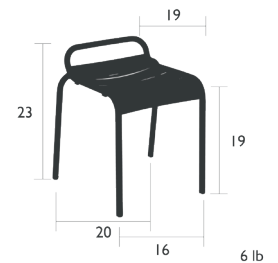

LUXEMBOURG

DINING

4111 - STOOL

DESIGN BY FRÉDÉRIC SOFIA

RESIDENTIAL CONTRACT INTENSIVE

9 IPAC

Tubular aluminum frame
 Curved aluminum slats seat
 Silence pads
 Stacking : x 10 (Height - stacked : 36 in.)
 Compatible with :
 OUTDOOR CUSHION 16 X 15 IN. - COLOR MIX

4101 - CHAIR

DESIGN BY FRÉDÉRIC SOFIA

RESIDENTIAL CONTRACT INTENSIVE

9 IPAC

Tubular aluminum frame
 Curved aluminum slats seat
 Curved aluminum slats backrest
 Silence pads
 Stacking : x 10 (Height - stacked : 49 in.)
 Compatible with :
 SKIN OUTDOOR CUSHION 17.5 X 16 IN. - BASICS
 OUTDOOR CUSHION 15 X 16 IN. - BASICS
 OUTDOOR CUSHION 16 X 15 IN. - COLOR MIX

4102 - ARMCHAIR

DESIGN BY FRÉDÉRIC SOFIA

RESIDENTIAL CONTRACT INTENSIVE

9 IPAC

Tubular aluminum frame
 Curved aluminum slats seat
 Curved aluminum slats backrest
 Aluminum slats armrests
 Silence pads
 Stacking : x 8 (Height - stacked : 46 in.)
 Compatible with :
 SKIN OUTDOOR CUSHION 17.5 X 16 IN. - BASICS
 OUTDOOR CUSHION 15 X 16 IN. - BASICS
 OUTDOOR CUSHION 16 X 15 IN. - COLOR MIX

Tubular aluminum frame
Curved aluminum slats seat
Curved steel slats backrest
Silence pads
Stacking : x 6 (Height - stacked : 40 in.)
Compatible with :
OUTDOOR CUSHION 38 X 18.5 IN. - BASICS

4212 - LOUNGE ARMCHAIR
DESIGN BY FRÉDÉRIC SOFIA